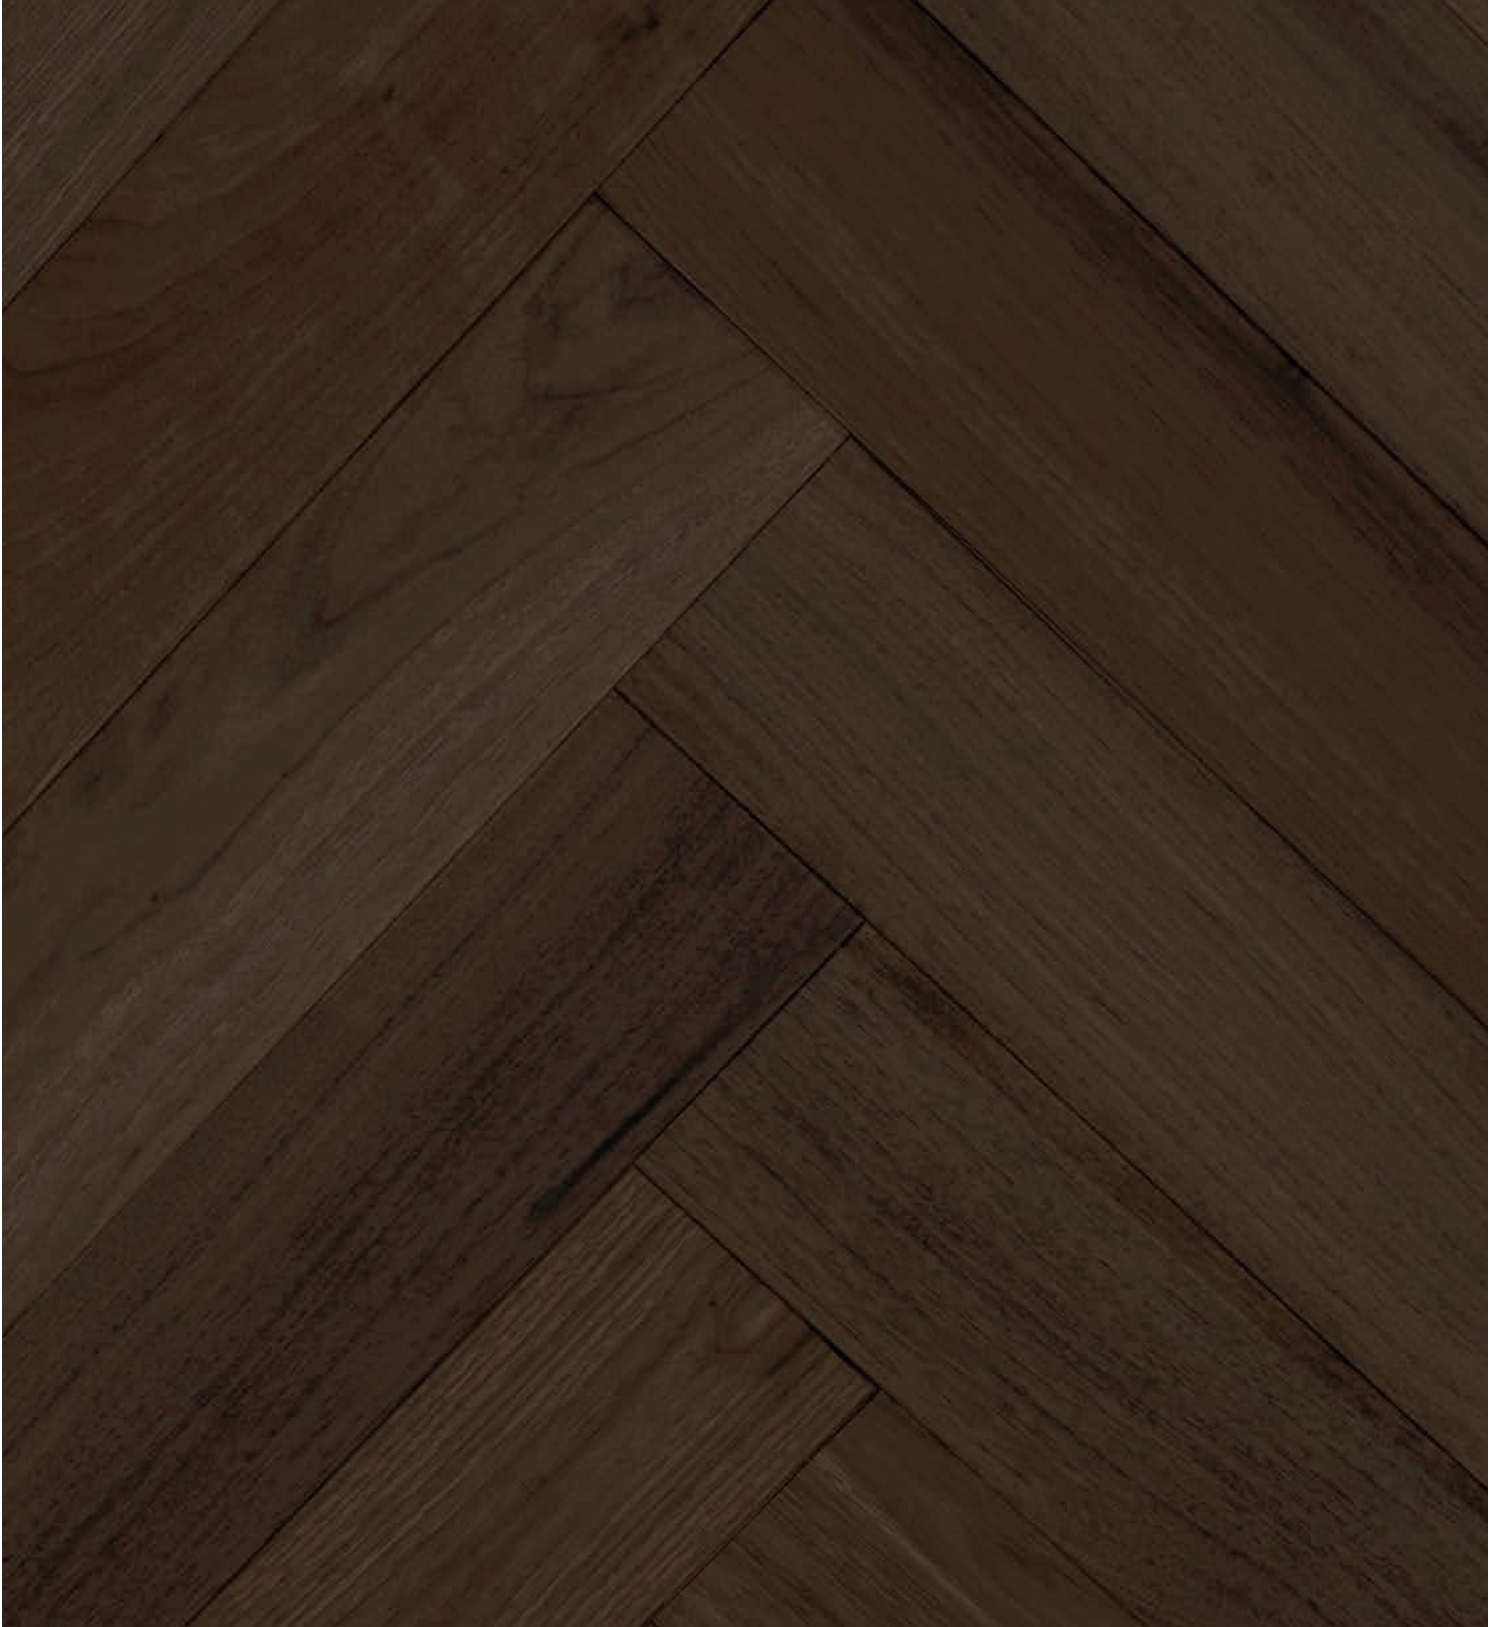

HERRINGBONE WALNUT