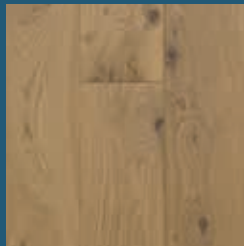

COLECCIÓN

Alpes

MODELOS

Monaco

ESPECIFICACIONES

Catania, Turin, Glaris y Montana

Esesor: 14 mm Capa Noble: 3 mm
Caja: 8 tablonos / 2.888 m²

Esesor: 14 mm Capa Noble: 3 mm
Caja: 6 tablonos / 3.168 m²

Acabado: Barniz UV mate | Especie: Roble | Instalación: Pegada [al firme o cama de triplay]